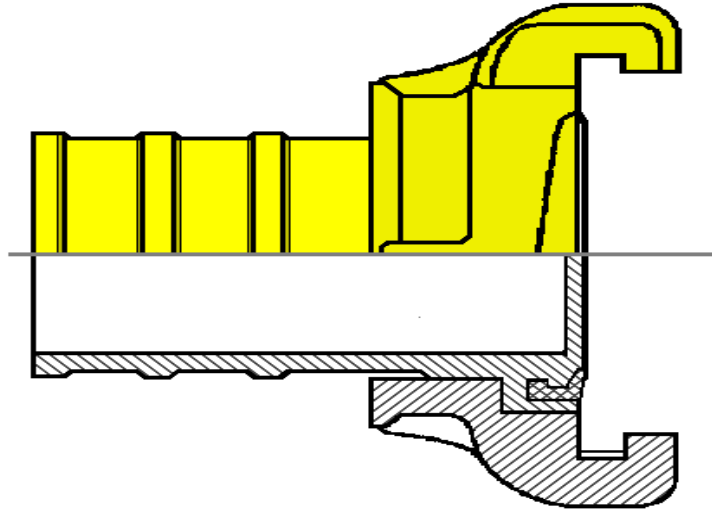

# FIRE HOSE RUSSIAN COUPLINGS SYSTEM GOST 2 LUGS (BOGDAN COUPLINGS) DATA SHEET

	<b>SM 640 RUSSIAN FIREHOSE COUPLING GOST BRONZE (BRASS) GOST 2 LUGS</b>	
	SM 640 050	2 " x 52mm LUG 79mm
	SM 640 065	2-½" x 64mm LUG 96mm

	<b>SM 641 RUSSIAN FIREHOSE ADAPTER GOST BRONZE (BRASS) GOST 2 LUGS</b>	
	SM 641 050	2 " x 2" BSP female LUG 79
	SM 641 065	2 1/2" x 2" BSP female LUG 96
	SM 641 070	2 1/2"x 2 1/2"BSP female Lug 96

	<b>SM 642 RUSSIAN FIREHOSE CAP GOST BRONZE (BRASS) GOST 2 LUGS</b>	
	SM 642 050	2 " LUG 79mm
	SM 642 065	2-½" LUG 96mm